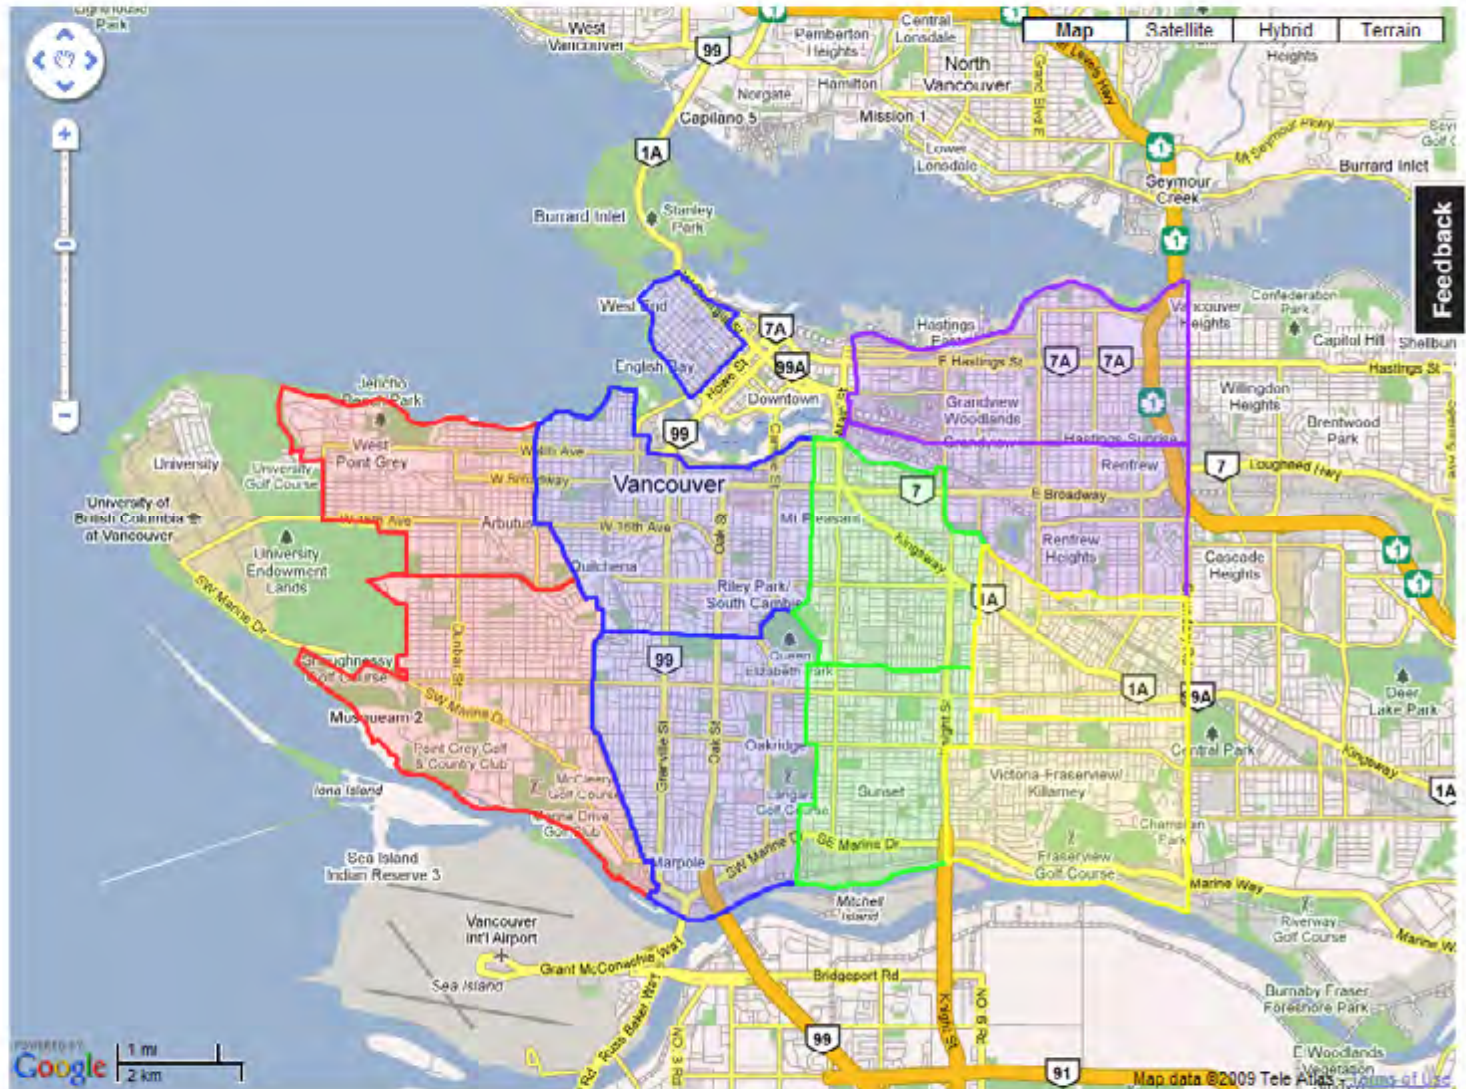

Vancouver Garbage Reminders BETA

Never forget to take the trash out again!

VanTrash helps you manage your neighbourhood garbage schedule more effectively.

You can find out your garbage schedule, download the schedule to your calendar or set a reminder to your email. Never forget to take the garbage out again.

To start, simply click on the zone in which you live on the map to the right, then click "Remind me!"

[Map](#)

[Frequently Asked Questions](#)

[Tell a friend](#)

[Donate](#)

[VanTrash API](#)

[Follow us on Twitter](#)

[Scheduling Software](#)

Improve Office Efficiency with Meeting Room Manager. Free Trial

www.NetSimplicity.com

[TidyTrailers Junk Removal](#)

604-329-3796 for Service

Today! Vancouver & Surrounding Areas

www.tidytrailers.com

Ads by Google

Feedback